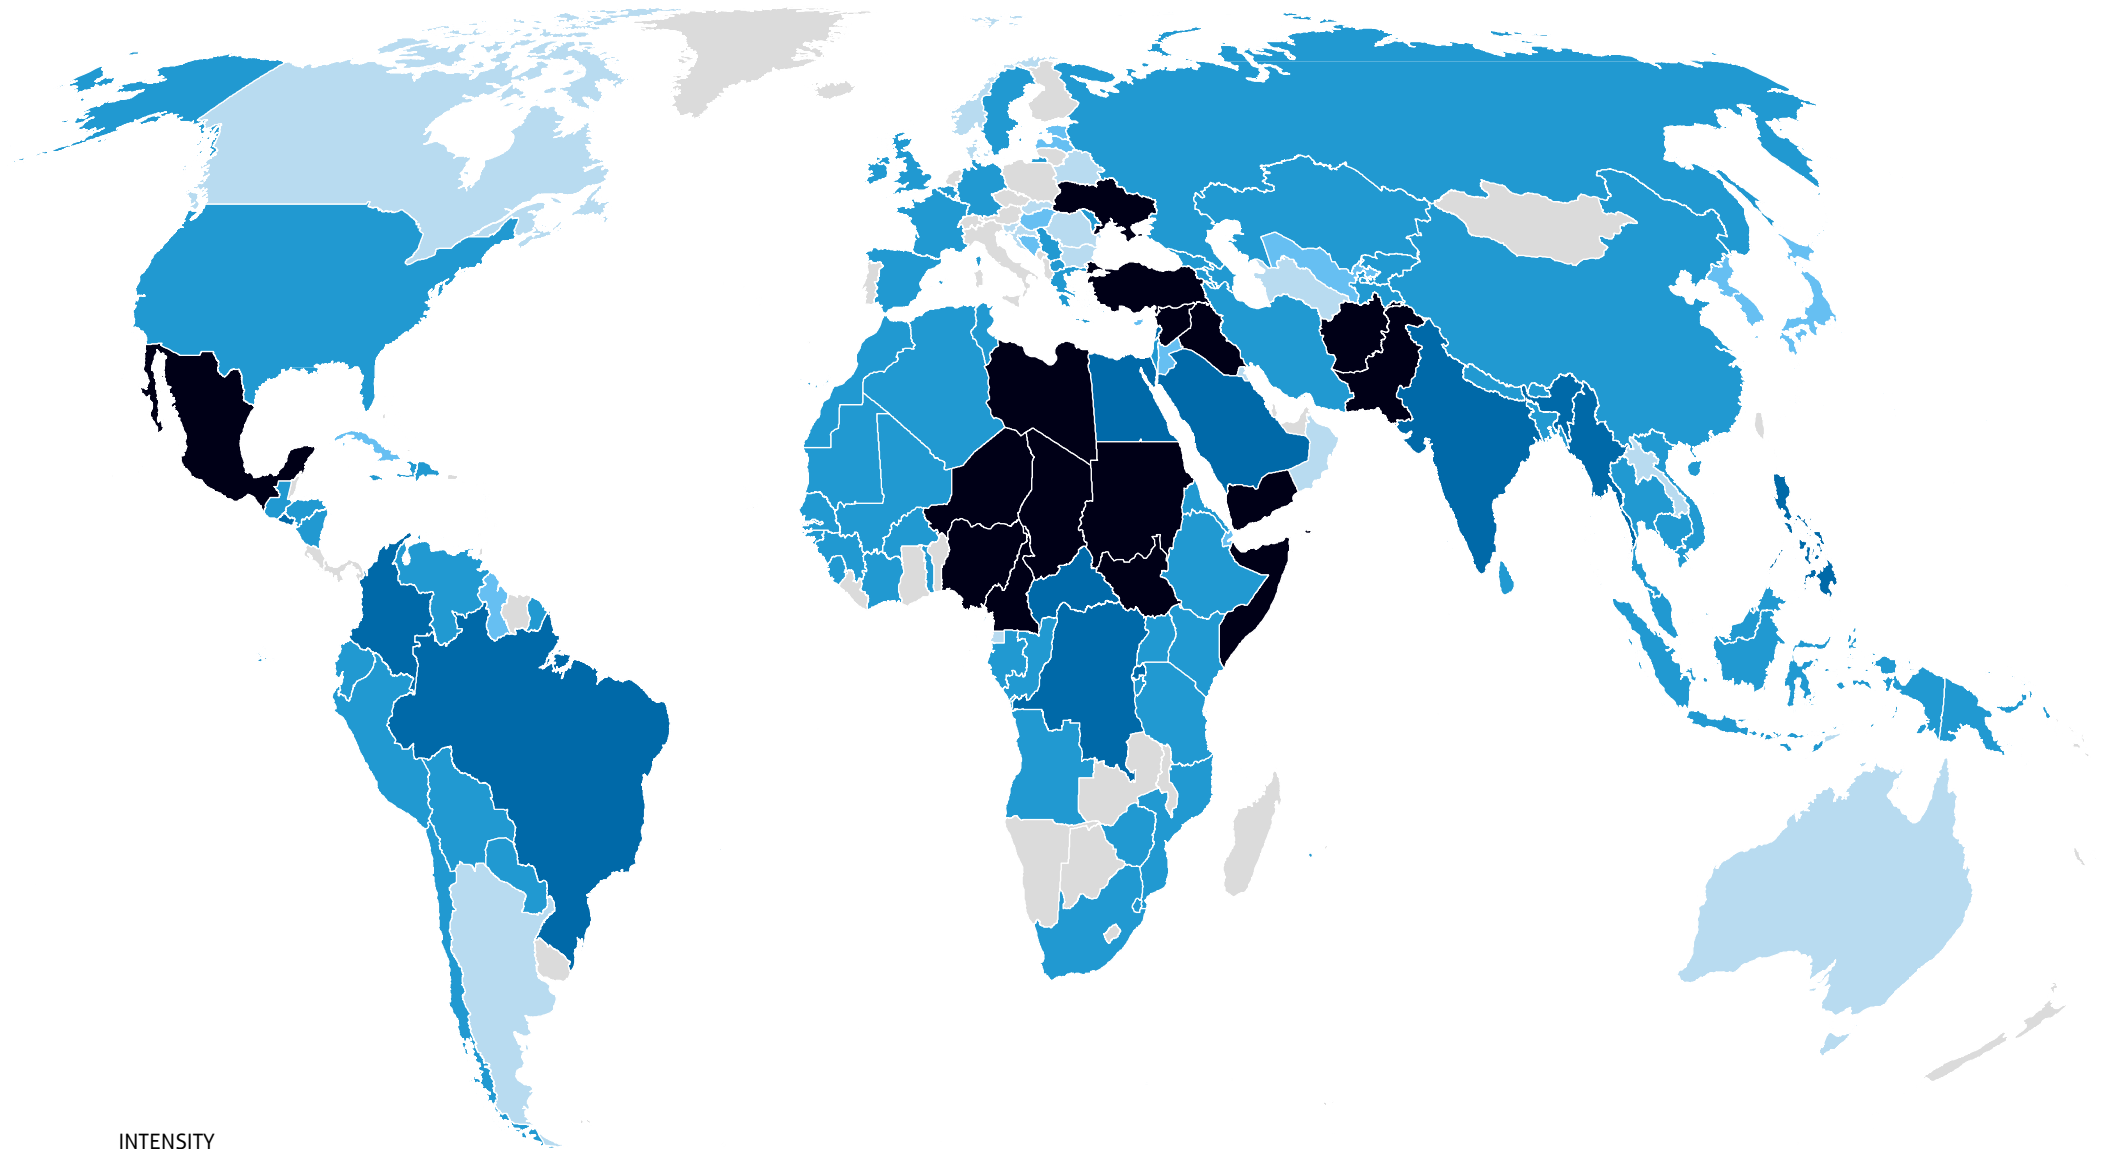

# CONFLICTS IN 2016 (NATIONAL AND INTERNATIONAL LEVEL)

Projection: World Wagner IV